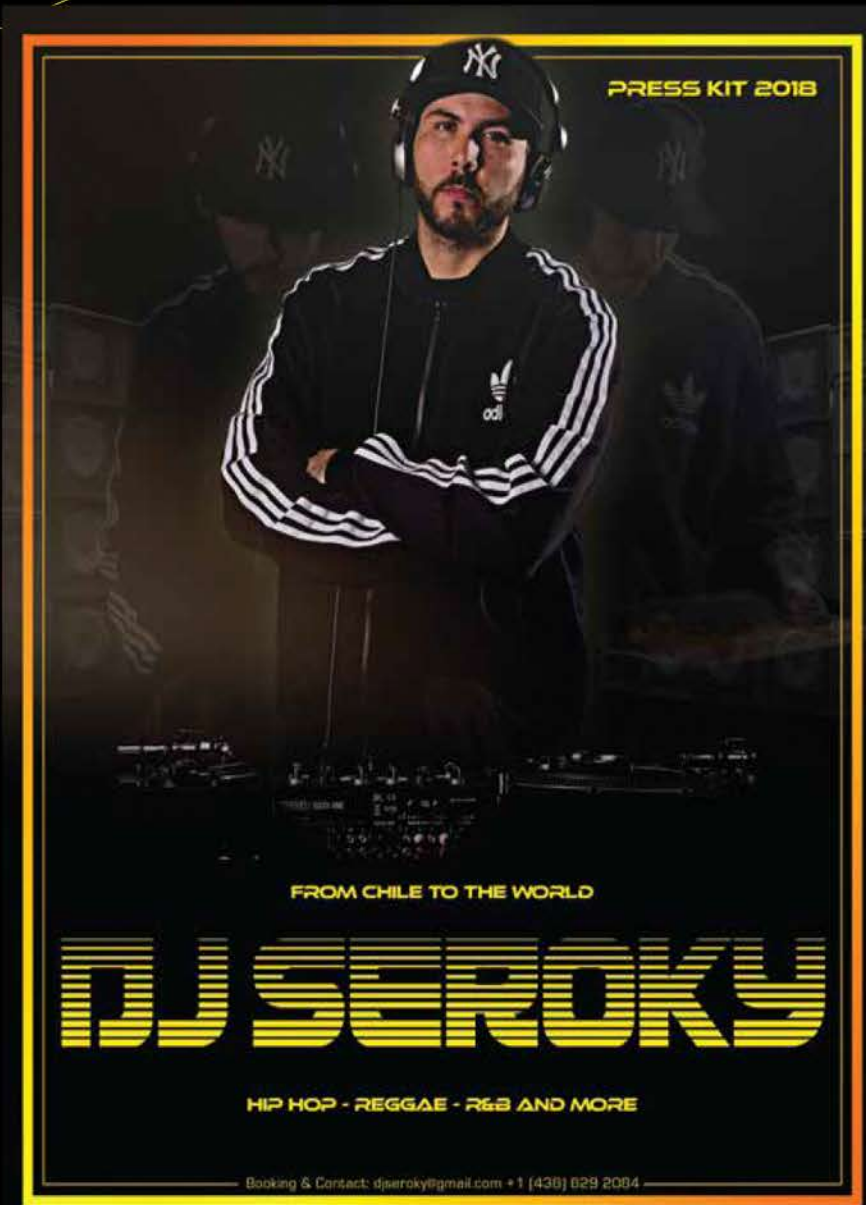

Cliente: DJ SEROKY / Encargo: Press kit 2018